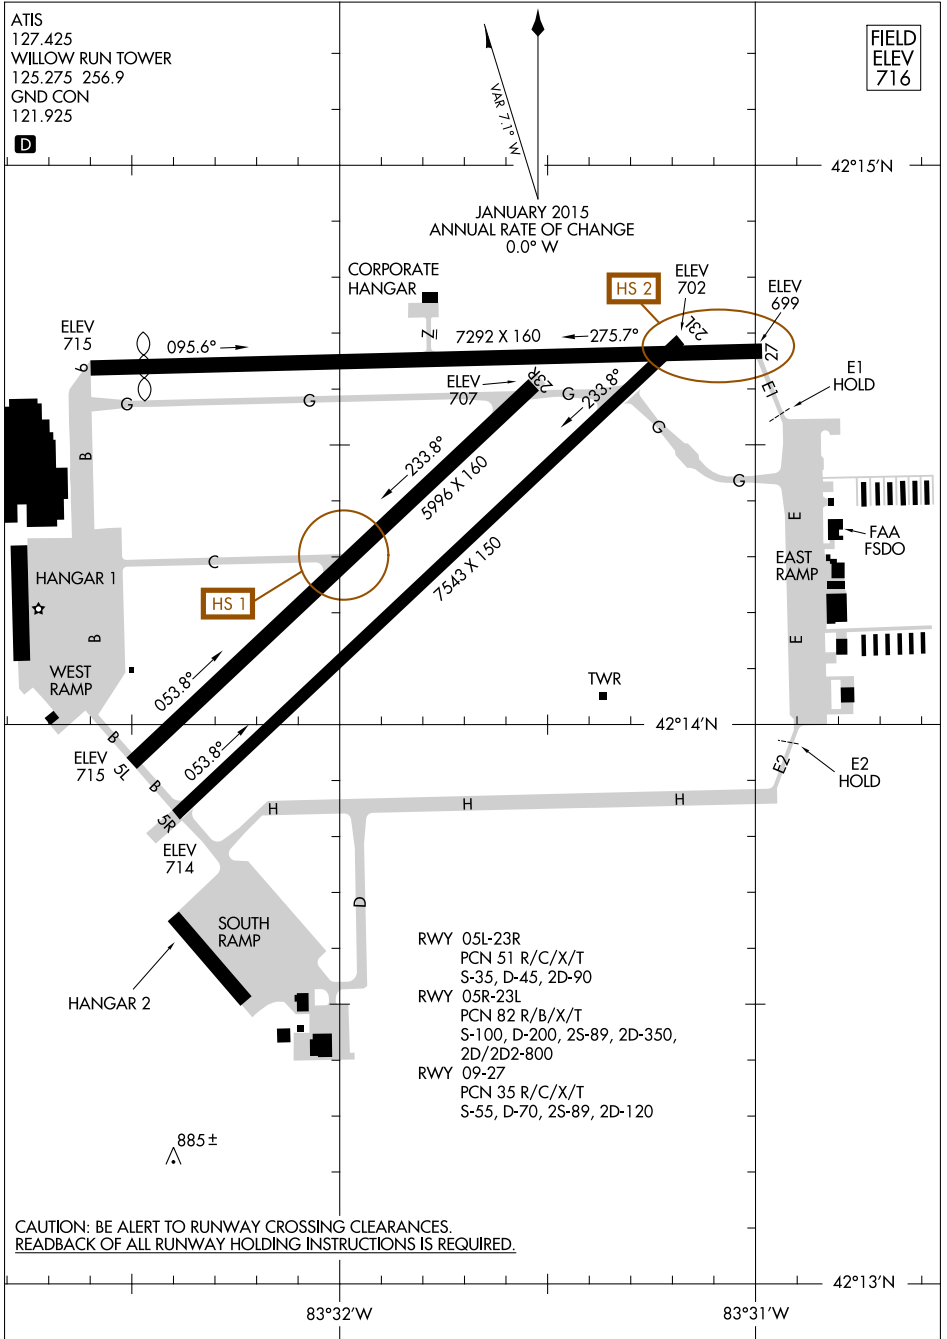

17173

AIRPORT DIAGRAM

WILLOW RUN (YIP)
DETROIT, MICHIGAN

ATIS
127.425
WILLOW RUN TOWER
125.275 256.9
GND CON
121.925

AL-467 (FAA)

FIELD
ELEV
716

EC-1, 17 AUG 2017 to 14 SEP 2017

EC-1, 17 AUG 2017 to 14 SEP 2017

CAUTION: BE ALERT TO RUNWAY CROSSING CLEARANCES.
READEBACK OF ALL RUNWAY HOLDING INSTRUCTIONS IS REQUIRED.

AIRPORT DIAGRAM

17173

DETROIT, MICHIGAN
WILLOW RUN (YIP)