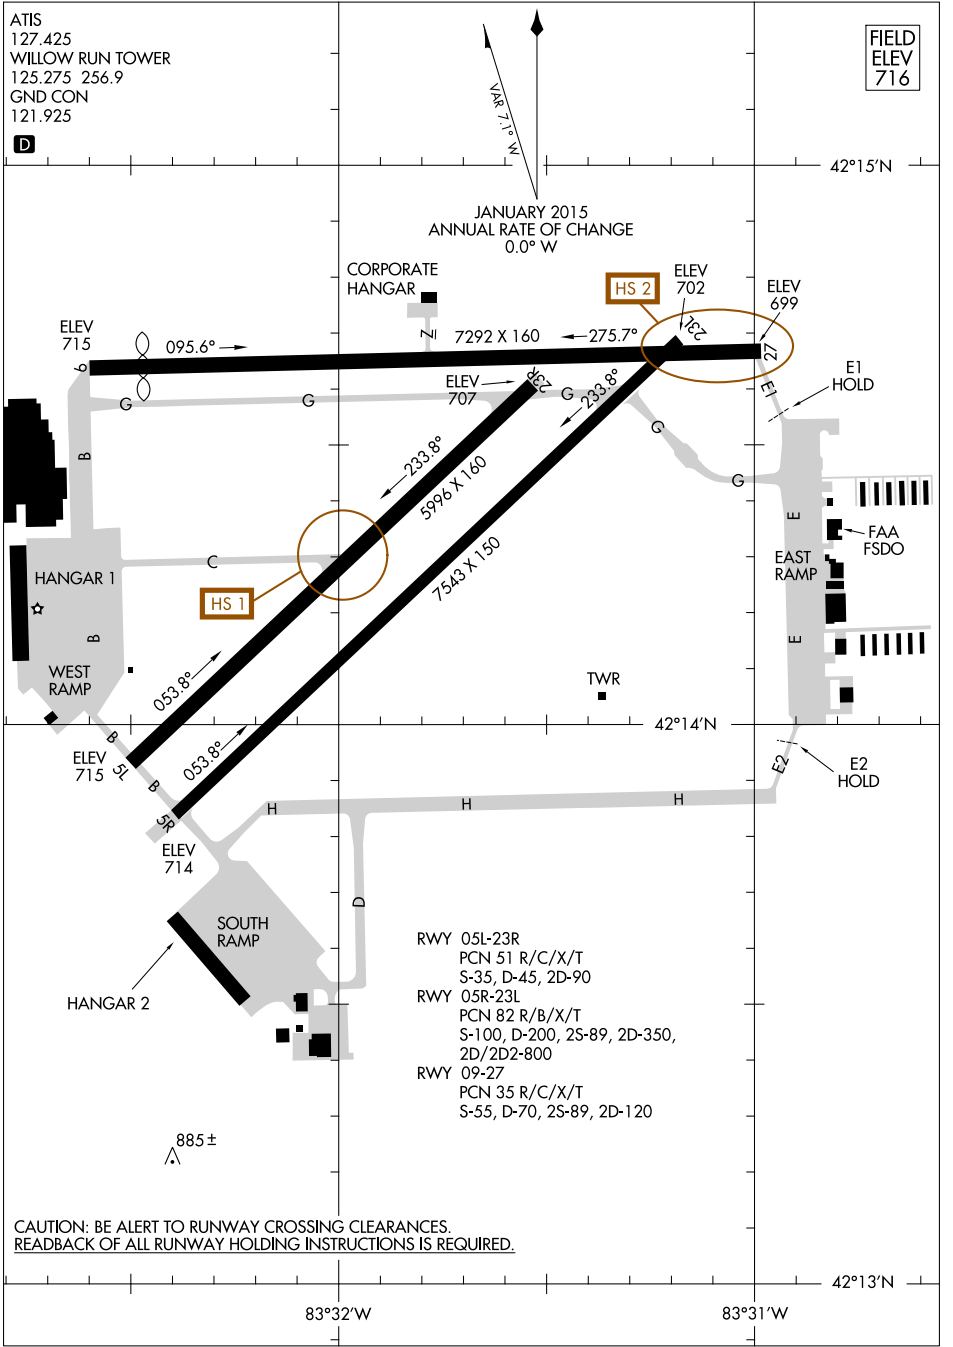

17173 **AIRPORT DIAGRAM** AL-467 (FAA) **WILLOW RUN (YIP)**
 DETROIT, MICHIGAN

EC-1, 17 AUG 2017 to 14 SEP 2017

EC-1, 17 AUG 2017 to 14 SEP 2017

AIRPORT DIAGRAM 17173 **DETROIT, MICHIGAN**
WILLOW RUN (YIP)